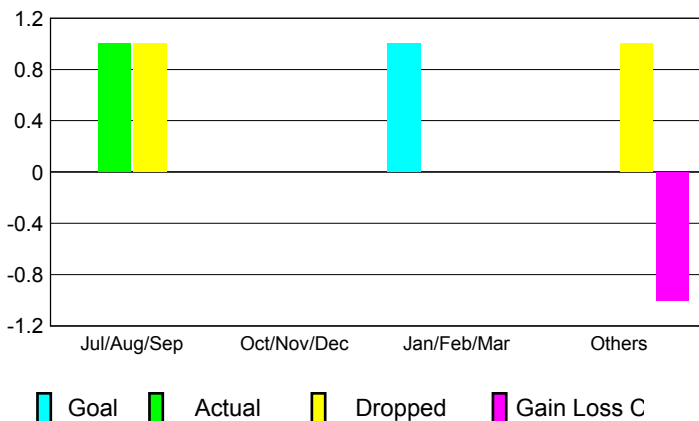

GMT: **JØRN ANDERSEN**

Location: **FINLAND**

GMT CA: **4**

**CLUBS**

Month	New Club Goal	Actual New Clubs	Actual Dropped Clubs	Gain/Loss of Clubs
<b>2012-2013</b>				
Jul/Aug/Sep	0	1	1	0
Oct/Nov/Dec	0	0	0	0
Jan/Feb/Mar	1	0	0	0
Apr/May/June	0	0	1	-1
<b>Totals</b>	<b>1</b>	<b>1</b>	<b>2</b>	<b>-1</b>

**Club Results 2012-2013**

Goal, New, Dropped, Gain/Loss

**YTD Status Quo Clubs 2012-2013**

Status Quo Clubs Compared to Status Quo Members

**Club Gain/Loss 2012-2013**

**MEMBERSHIP**

Month	Net Memb Goal	Actual New Memb	Actual Dropped Memb	Gain/Loss of Memb
<b>2012-2013</b>				
Jul/Aug/Sep	0	26	23	3
Oct/Nov/Dec	0	15	21	-6
Jan/Feb/Mar	3	23	22	1
Apr/May/June	0	14	60	-46
<b>Totals</b>	<b>3</b>	<b>78</b>	<b>126</b>	<b>-48</b>