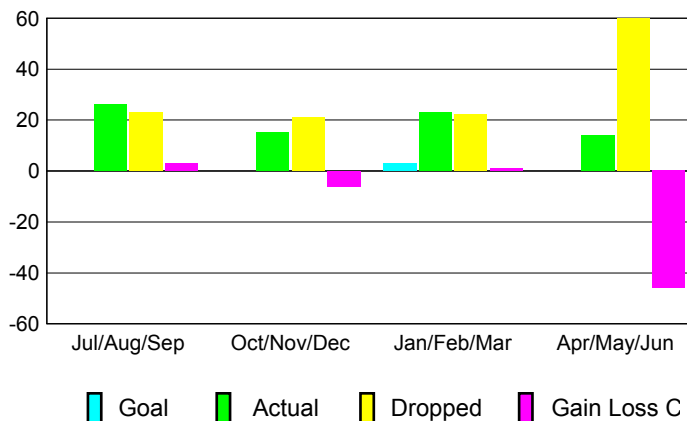

GMT: **JØRN ANDERSEN**

Location: **FINLAND**

GMT CA: **4**

**CLUBS**

Month	New Club Goal	Actual New Clubs	Actual Dropped Clubs	Gain/Loss of Clubs
<b>2012-2013</b>				
Jul/Aug/Sep	0	1	1	0
Oct/Nov/Dec	0	0	0	0
Jan/Feb/Mar	1	0	0	0
Apr/May/June	0	0	1	-1
<b>Totals</b>	<b>1</b>	<b>1</b>	<b>2</b>	<b>-1</b>

**Club Results 2012-2013**

Goal, New, Dropped, Gain/Loss

**YTD Status Quo Clubs 2012-2013**

Status Quo Clubs Compared to Status Quo Members

**Club Gain/Loss 2012-2013**

**MEMBERSHIP**

Month	Net Memb Goal	Actual New Memb	Actual Dropped Memb	Gain/Loss of Memb
<b>2012-2013</b>				
Jul/Aug/Sep	0	26	23	3
Oct/Nov/Dec	0	15	21	-6
Jan/Feb/Mar	3	23	22	1
Apr/May/June	0	14	60	-46
<b>Totals</b>	<b>3</b>	<b>78</b>	<b>126</b>	<b>-48</b>

**Membership Results 2012-2013**

Goal, New, Dropped, Gain/Loss

**Gender Comparison 2012-2013**

**Membership Gain/Loss 2012-2013**